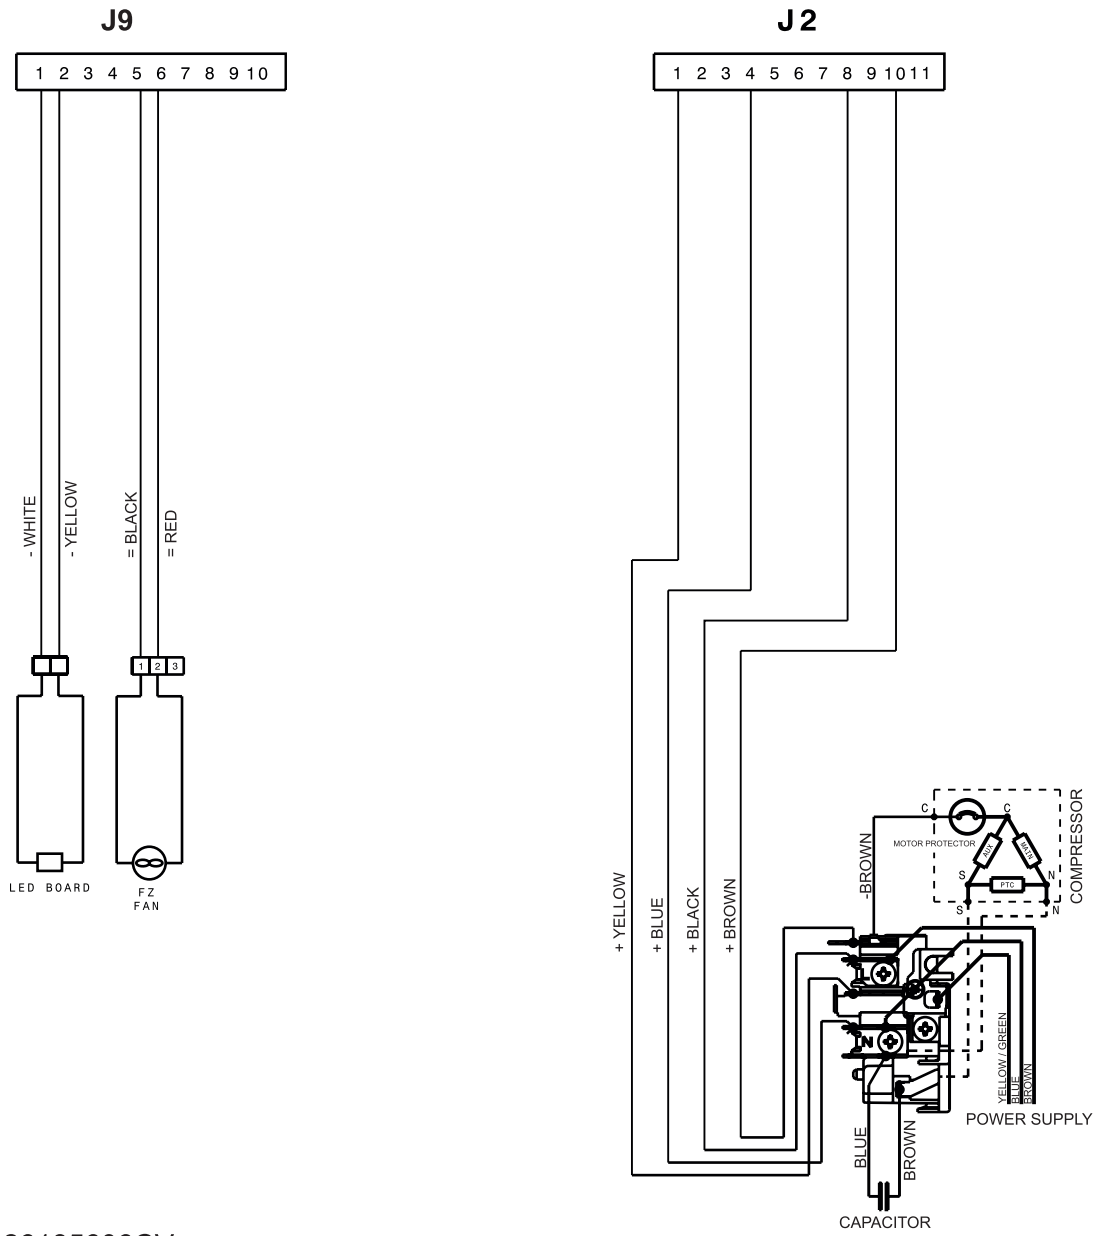

ERF 2002 POWER BOARD

226185606CV

P0000300001520

ERF2002 Power Board

White

Yellow

Black

Red